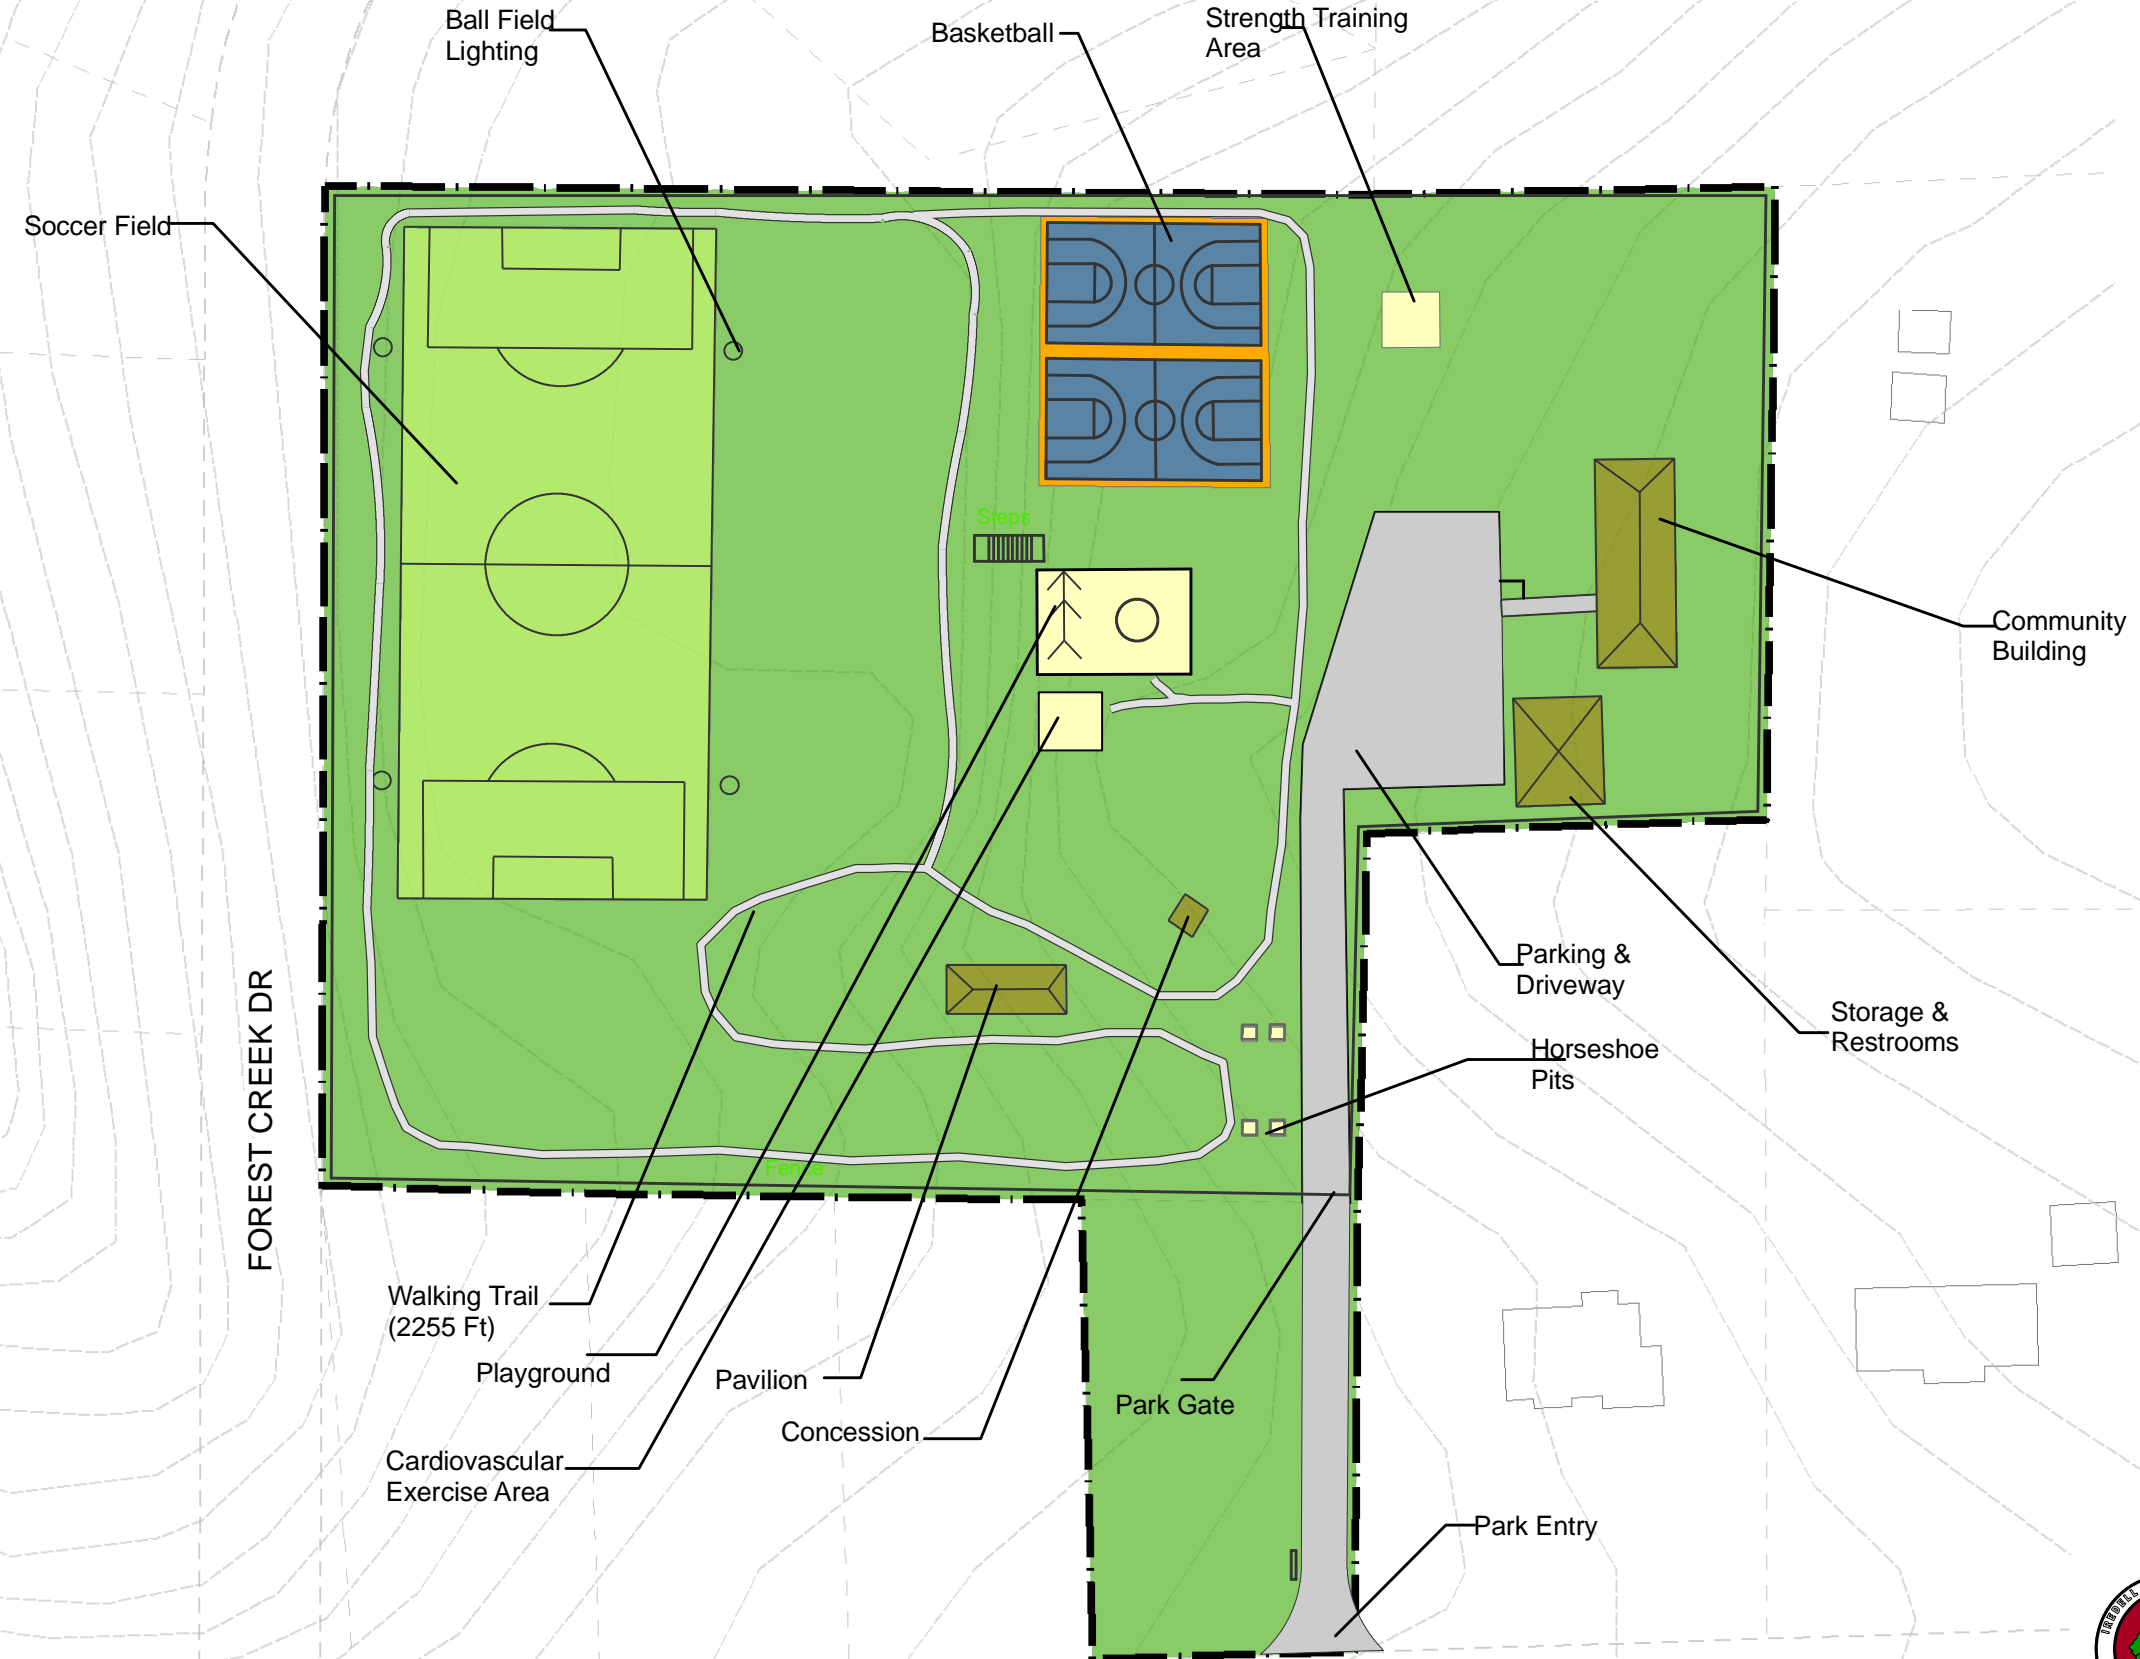

Iredell County  
Parks & Recreation  
**Scotts Rosenwald Park**

November 19, 2009

Master Plan

FOREST CREEK DR

**Iredell County Parks & Recreation**  
**Scotts Rosenwald Park**  
 PARTF Site Plan  
 20090929 Robert Woody  
 1 inch = 75 feet

**Legend**

-  Future Facilities
-  Park Boundary
-  Easement
-  PARTF Request
-  PARTF Trail
-  Existing Facilities
-  PARTF Lot

**Notes:**  
 All surrounding properties are R-20 (residential)

FOREST CREEK DR

SCOTTS CREEK RD