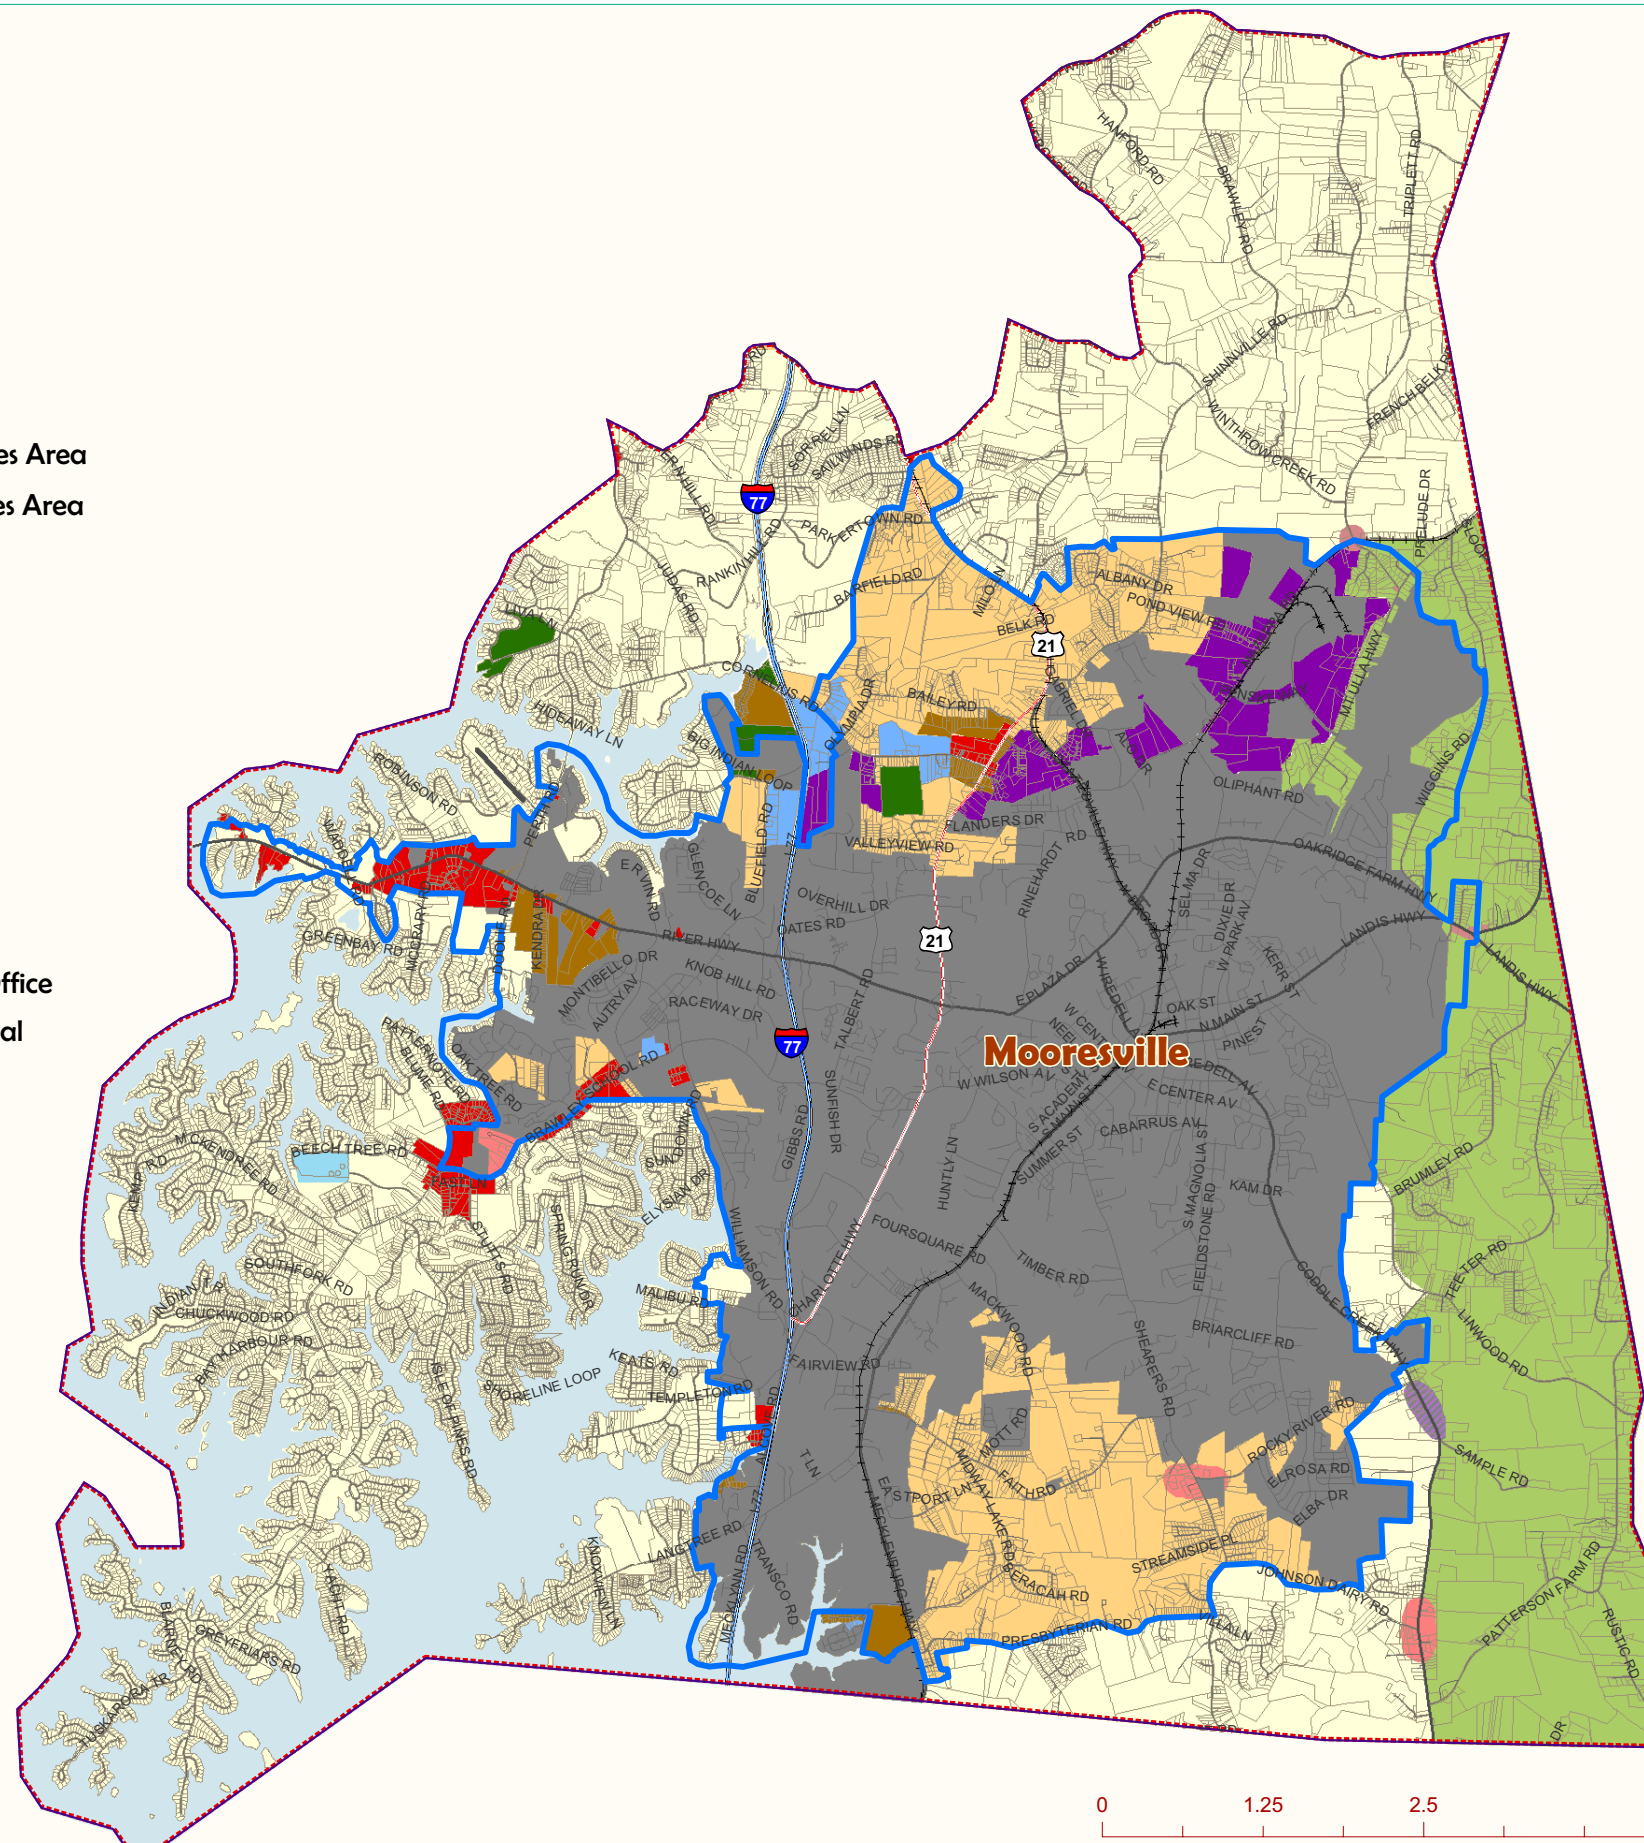

LEGEND

-  Mooresville Planning District
-  Mooresville Short Range Urban Services Area
-  Mooresville Long Range Urban Services Area
-  Municipal Planning Area

Land Use

-  Open Space / Park
-  Agricultural Residential
-  Low-Density Residential
-  Medium-Density Residential
-  High-Density Residential/Mixed-Use
-  Transitional Commercial
-  Corridor Commercial
-  Employment Center-Industrial-Flex-Office
-  Employment Center-Office-Institutional
-  Institutional

Map 6: Mooresville Planning District -- Future Land Use