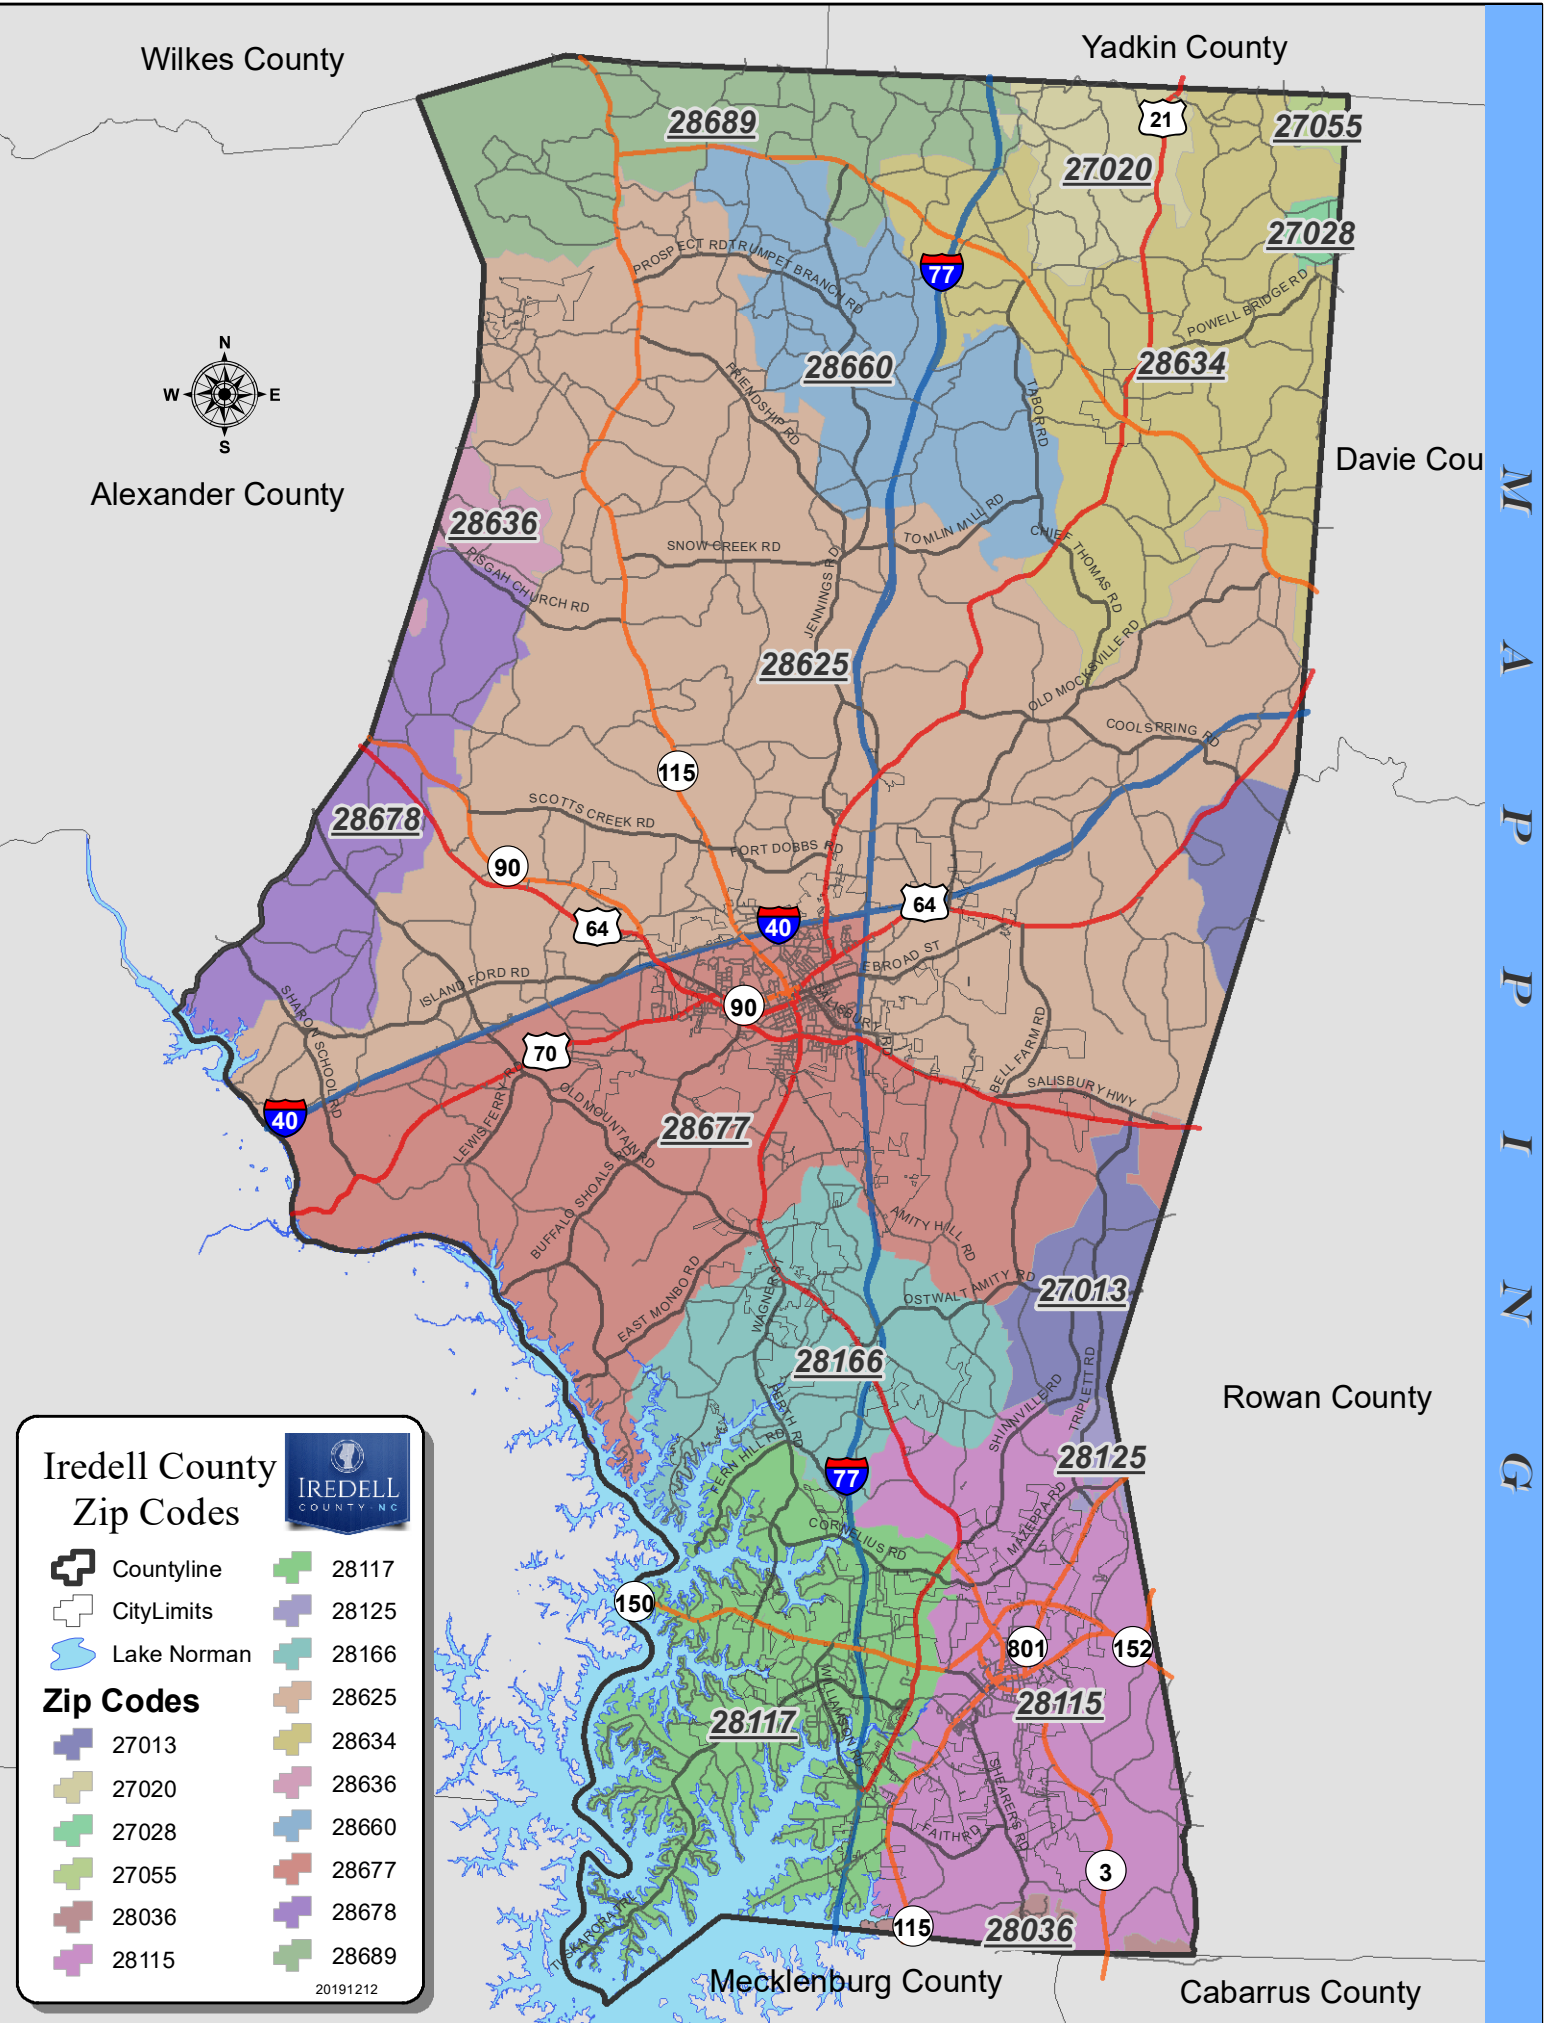

Wilkes County

Yadkin County

Alexander County

Davie Cou

M  
A  
P  
P  
I  
N  
G

### Iredell County Zip Codes

-  Countyline
-  CityLimits
-  Lake Norman
- Zip Codes**
-  27013
-  27020
-  27028
-  27055
-  28036
-  28115
-  28117
-  28125
-  28166
-  28625
-  28634
-  28636
-  28660
-  28677
-  28678
-  28689

20191212

Mecklenburg County

Cabarrus County

Rowan County