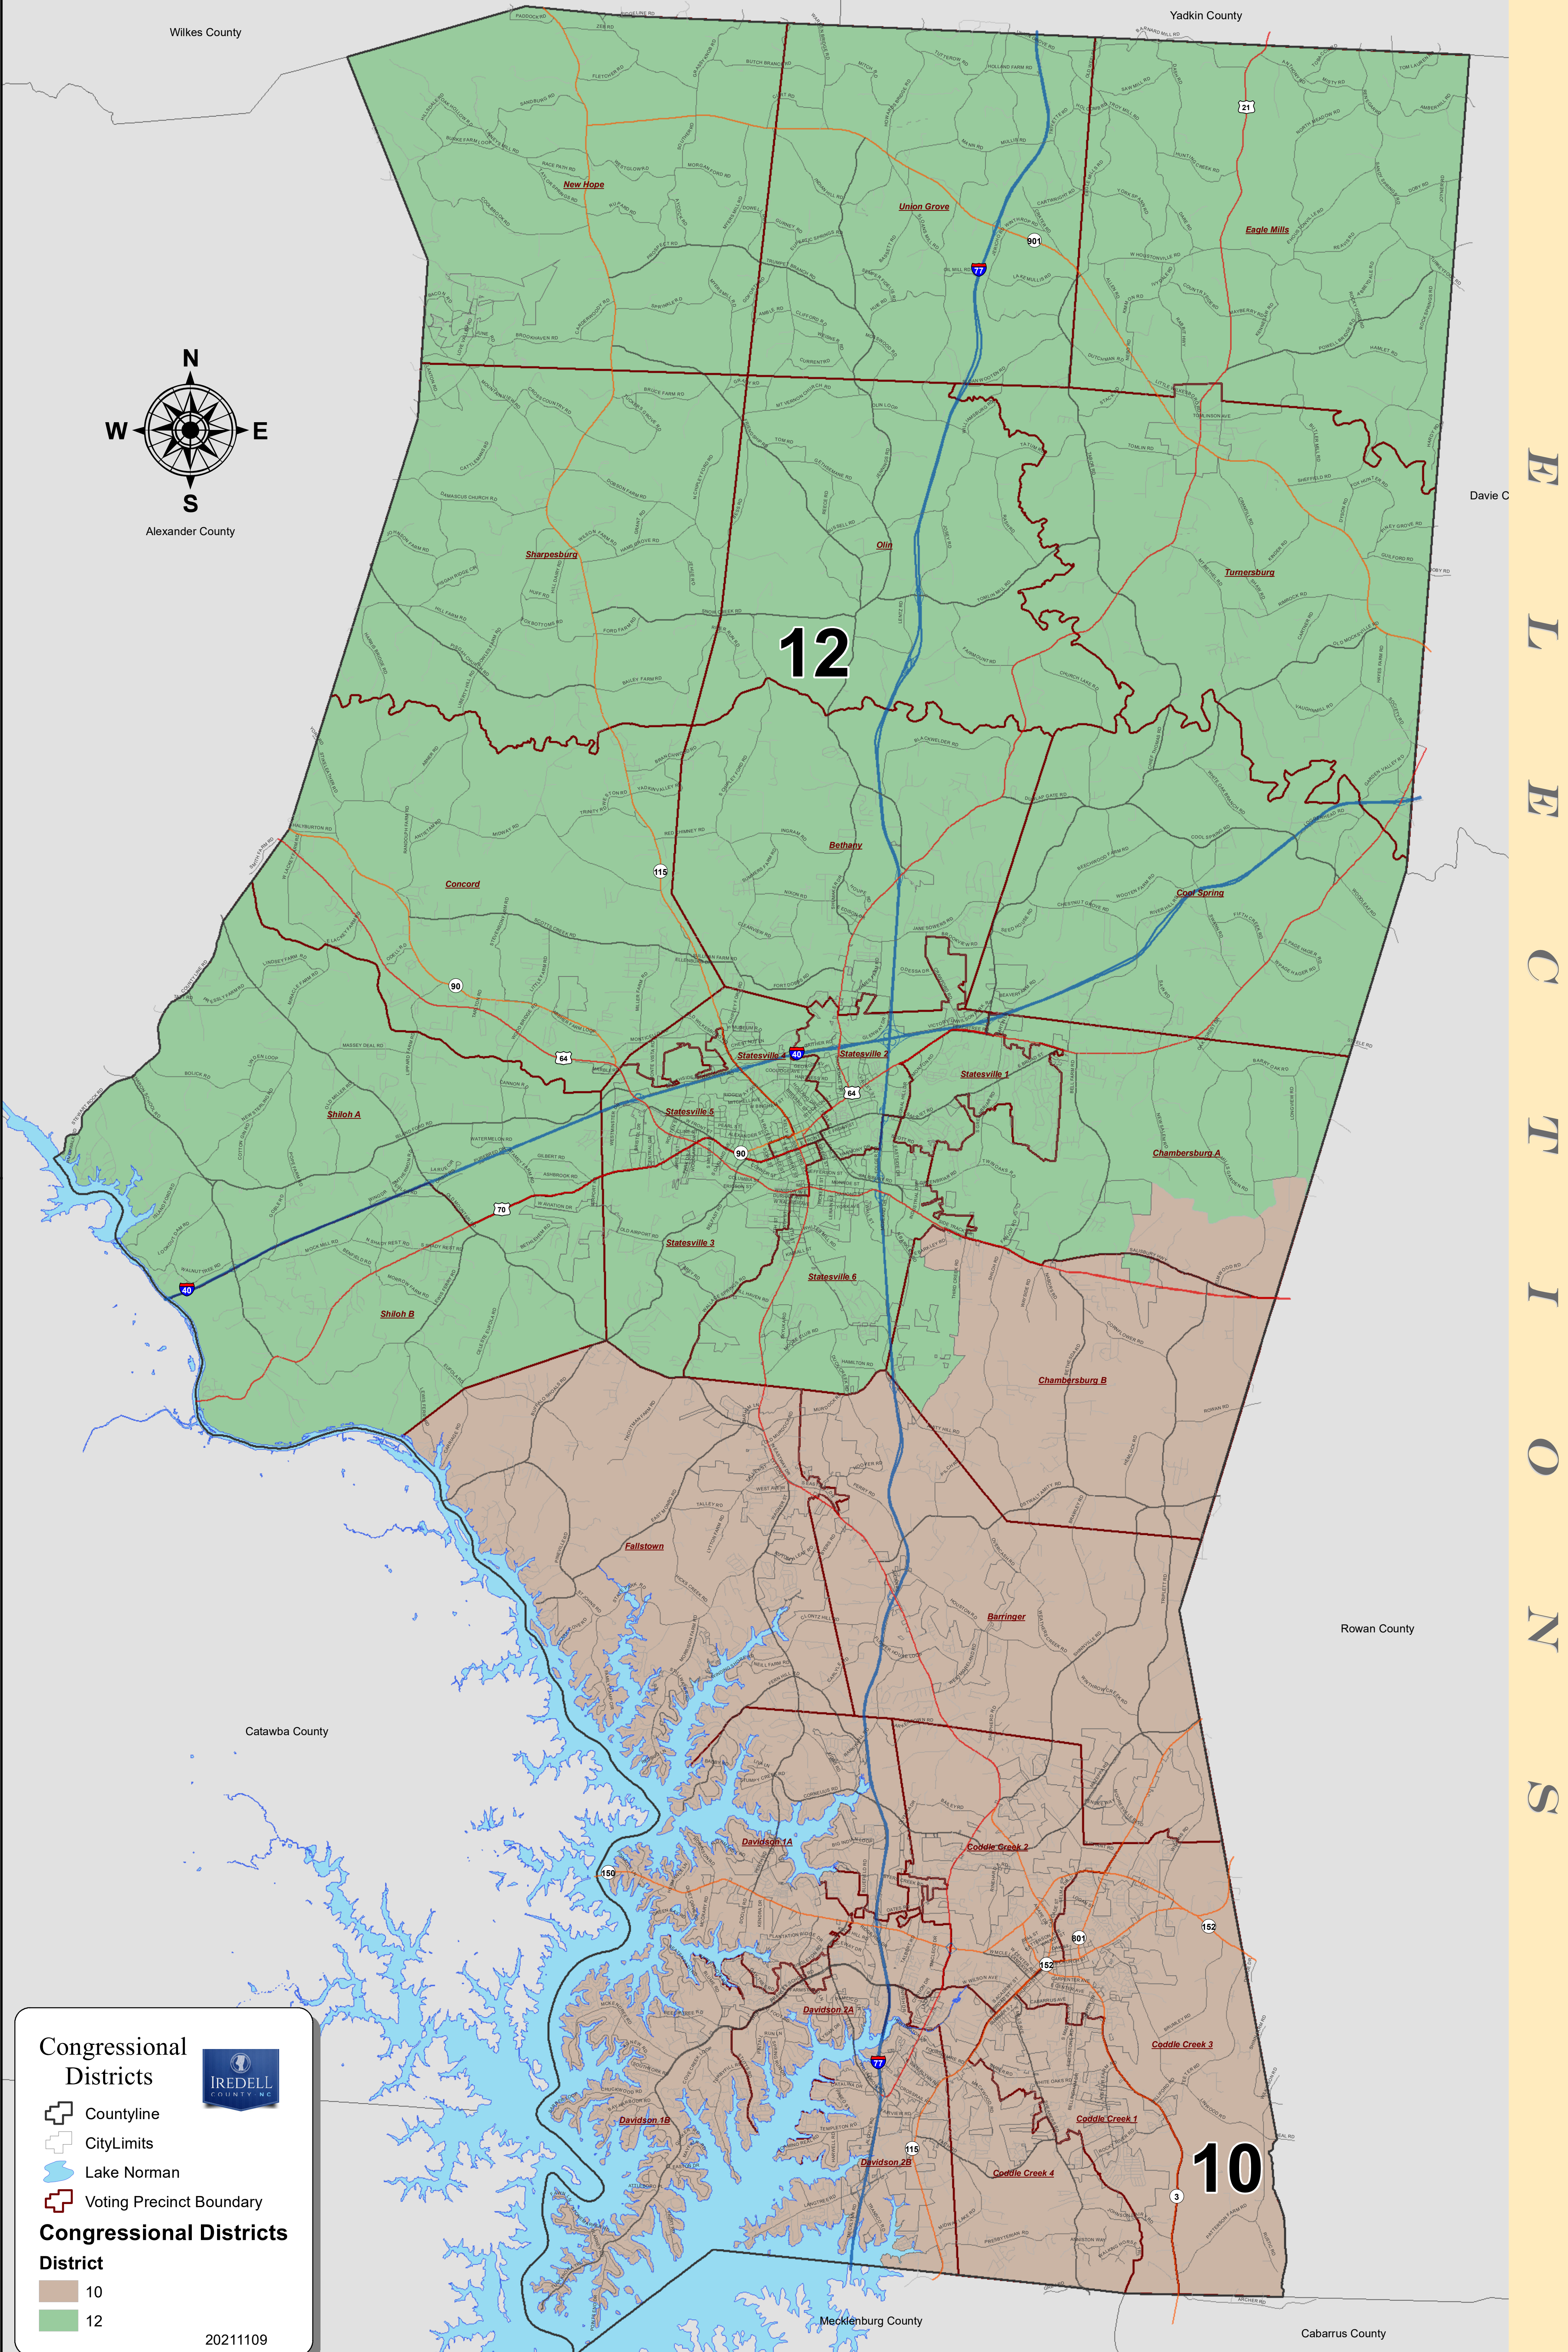

Wilkes County

Yadkin County

Davie C

Alexander County

12

B  
L  
E  
C  
T  
I  
O  
N  
S

Catawba County

Rowan County

Mecklenburg County

Cabarrus County

**Congressional Districts**

- Countyline
- CityLimits
- Lake Norman
- Voting Precinct Boundary

**Congressional Districts**

- District**
- 10
  - 12

20211109

10