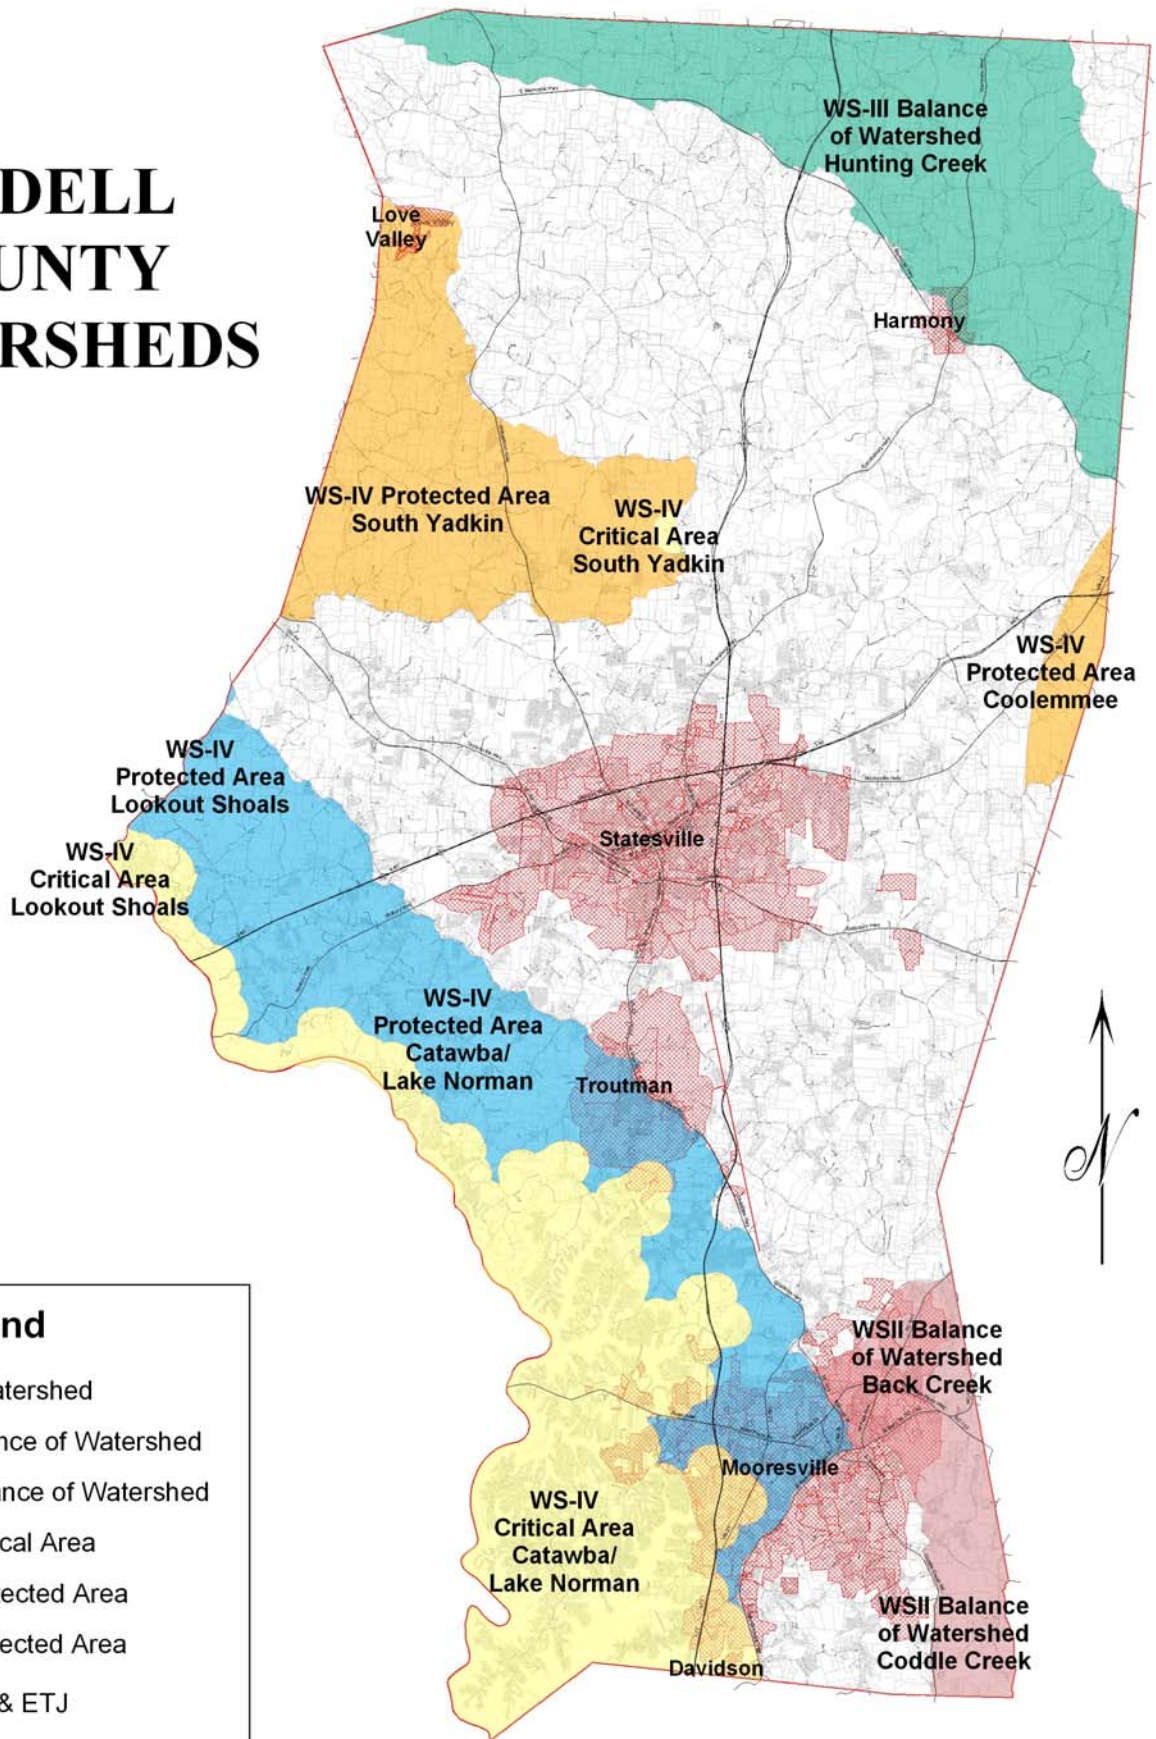

IREDELL COUNTY WATERSHEDS

Legend

- Not in a Watershed
- WS-II-Balance of Watershed
- WS-III-Balance of Watershed
- WS-IV-Critical Area
- WS-IV-Protected Area
- WS-IV-Protected Area
- City Limits & ETJ