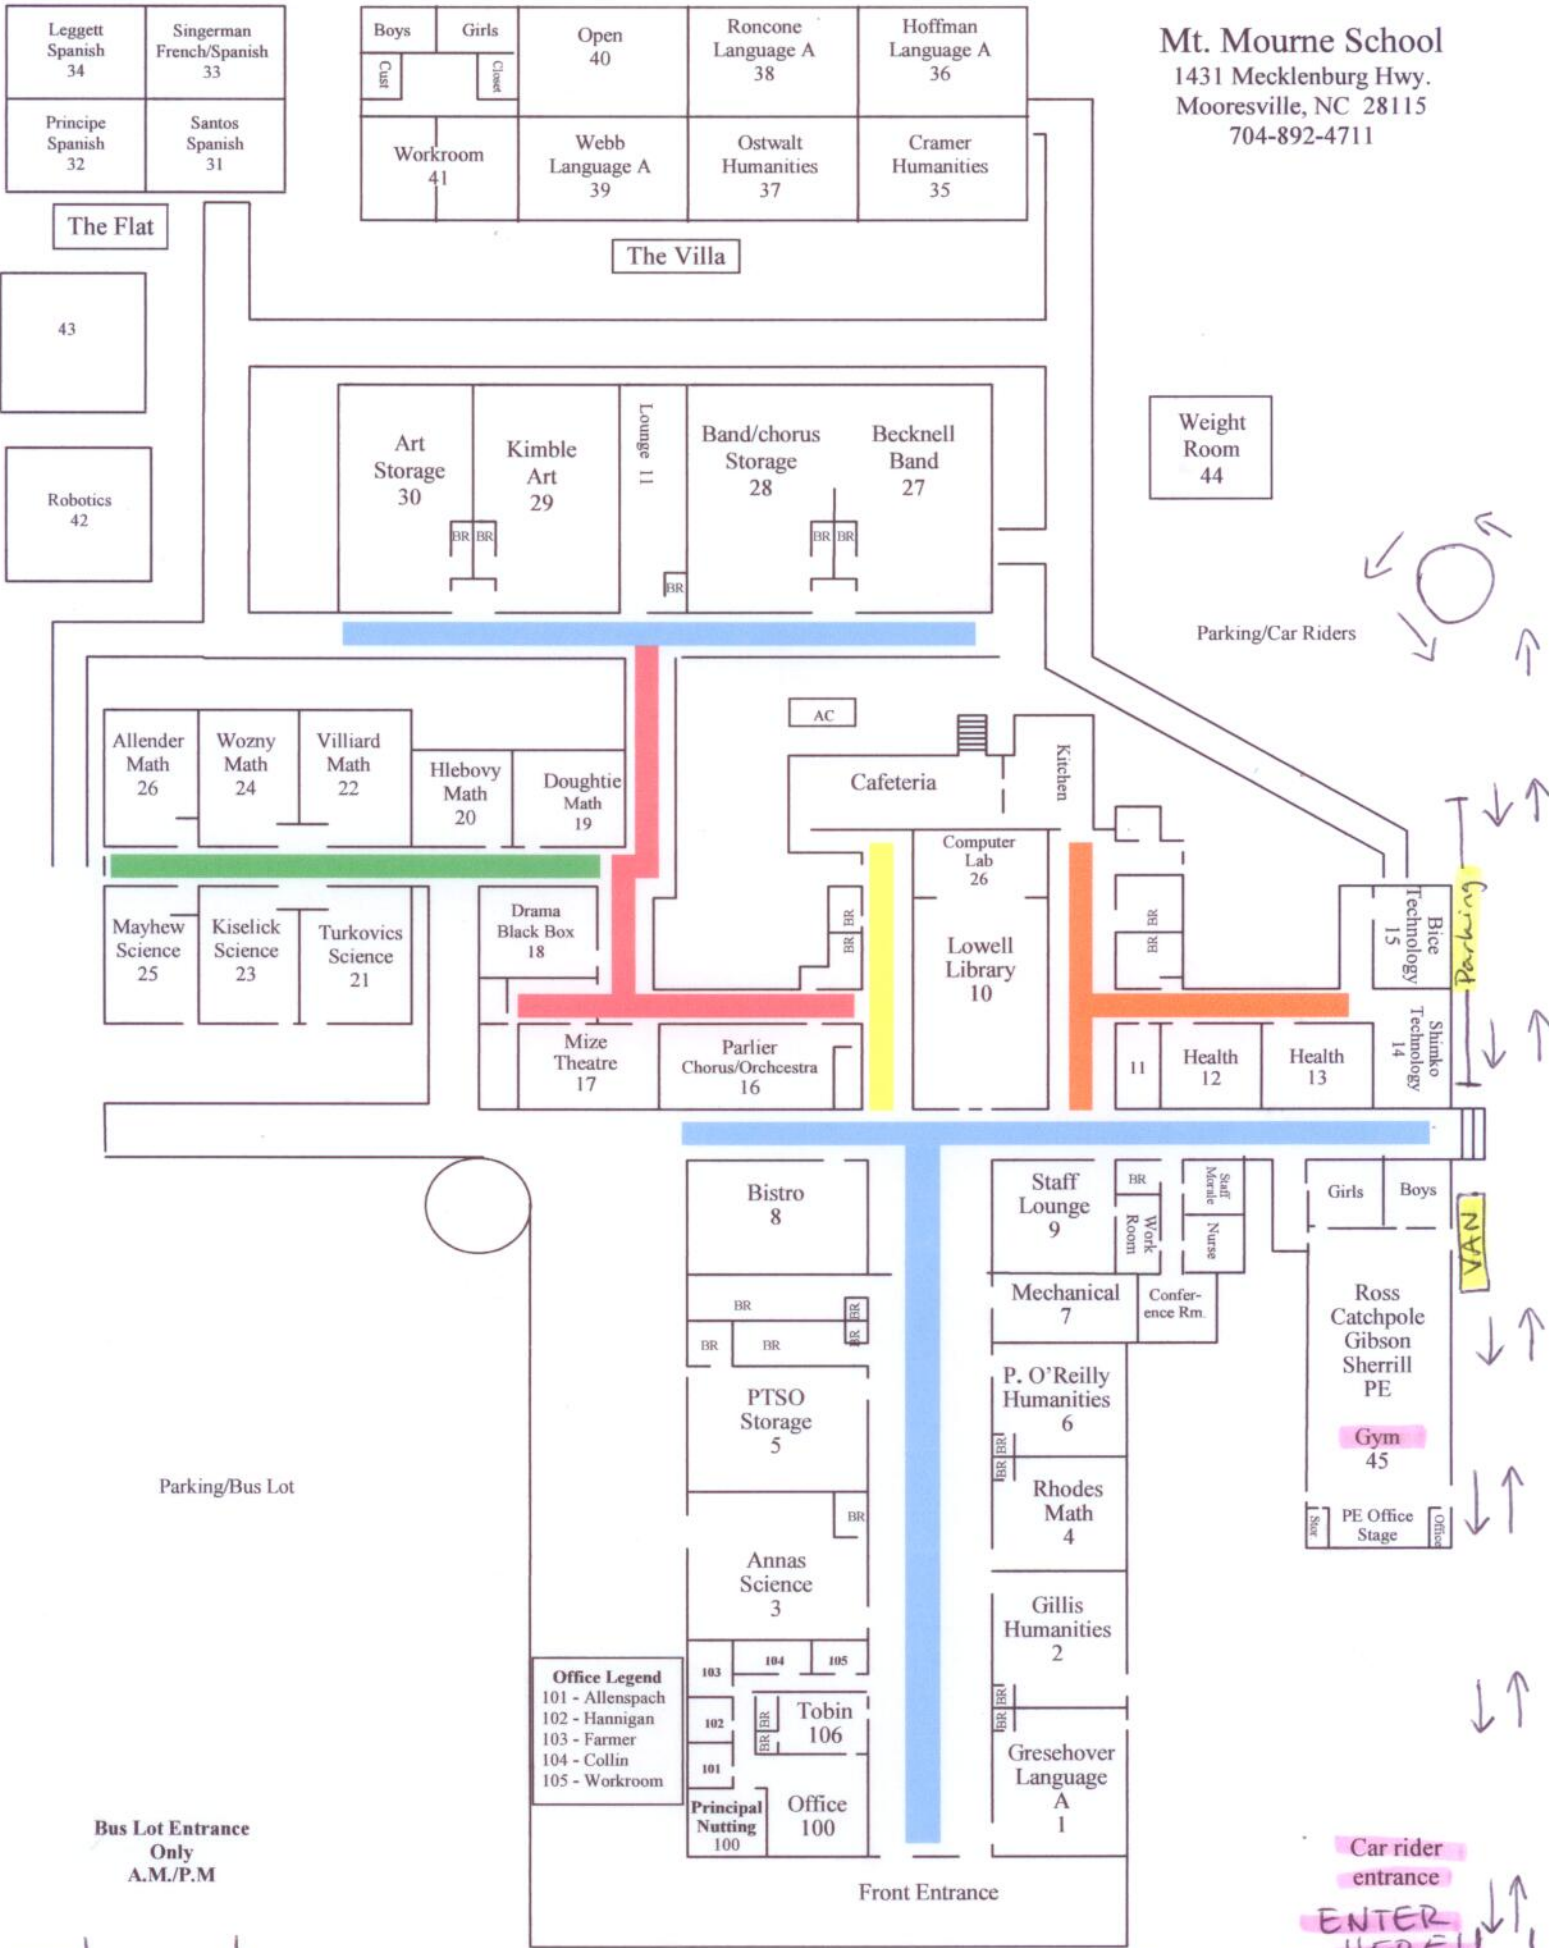

Mt. Mourne School
 1431 Mecklenburg Hwy.
 Mooresville, NC 28115
 704-892-4711

To Mooresville (downtown) ←

Hwy 115 / Mecklenburg Hwy

To Davidson →